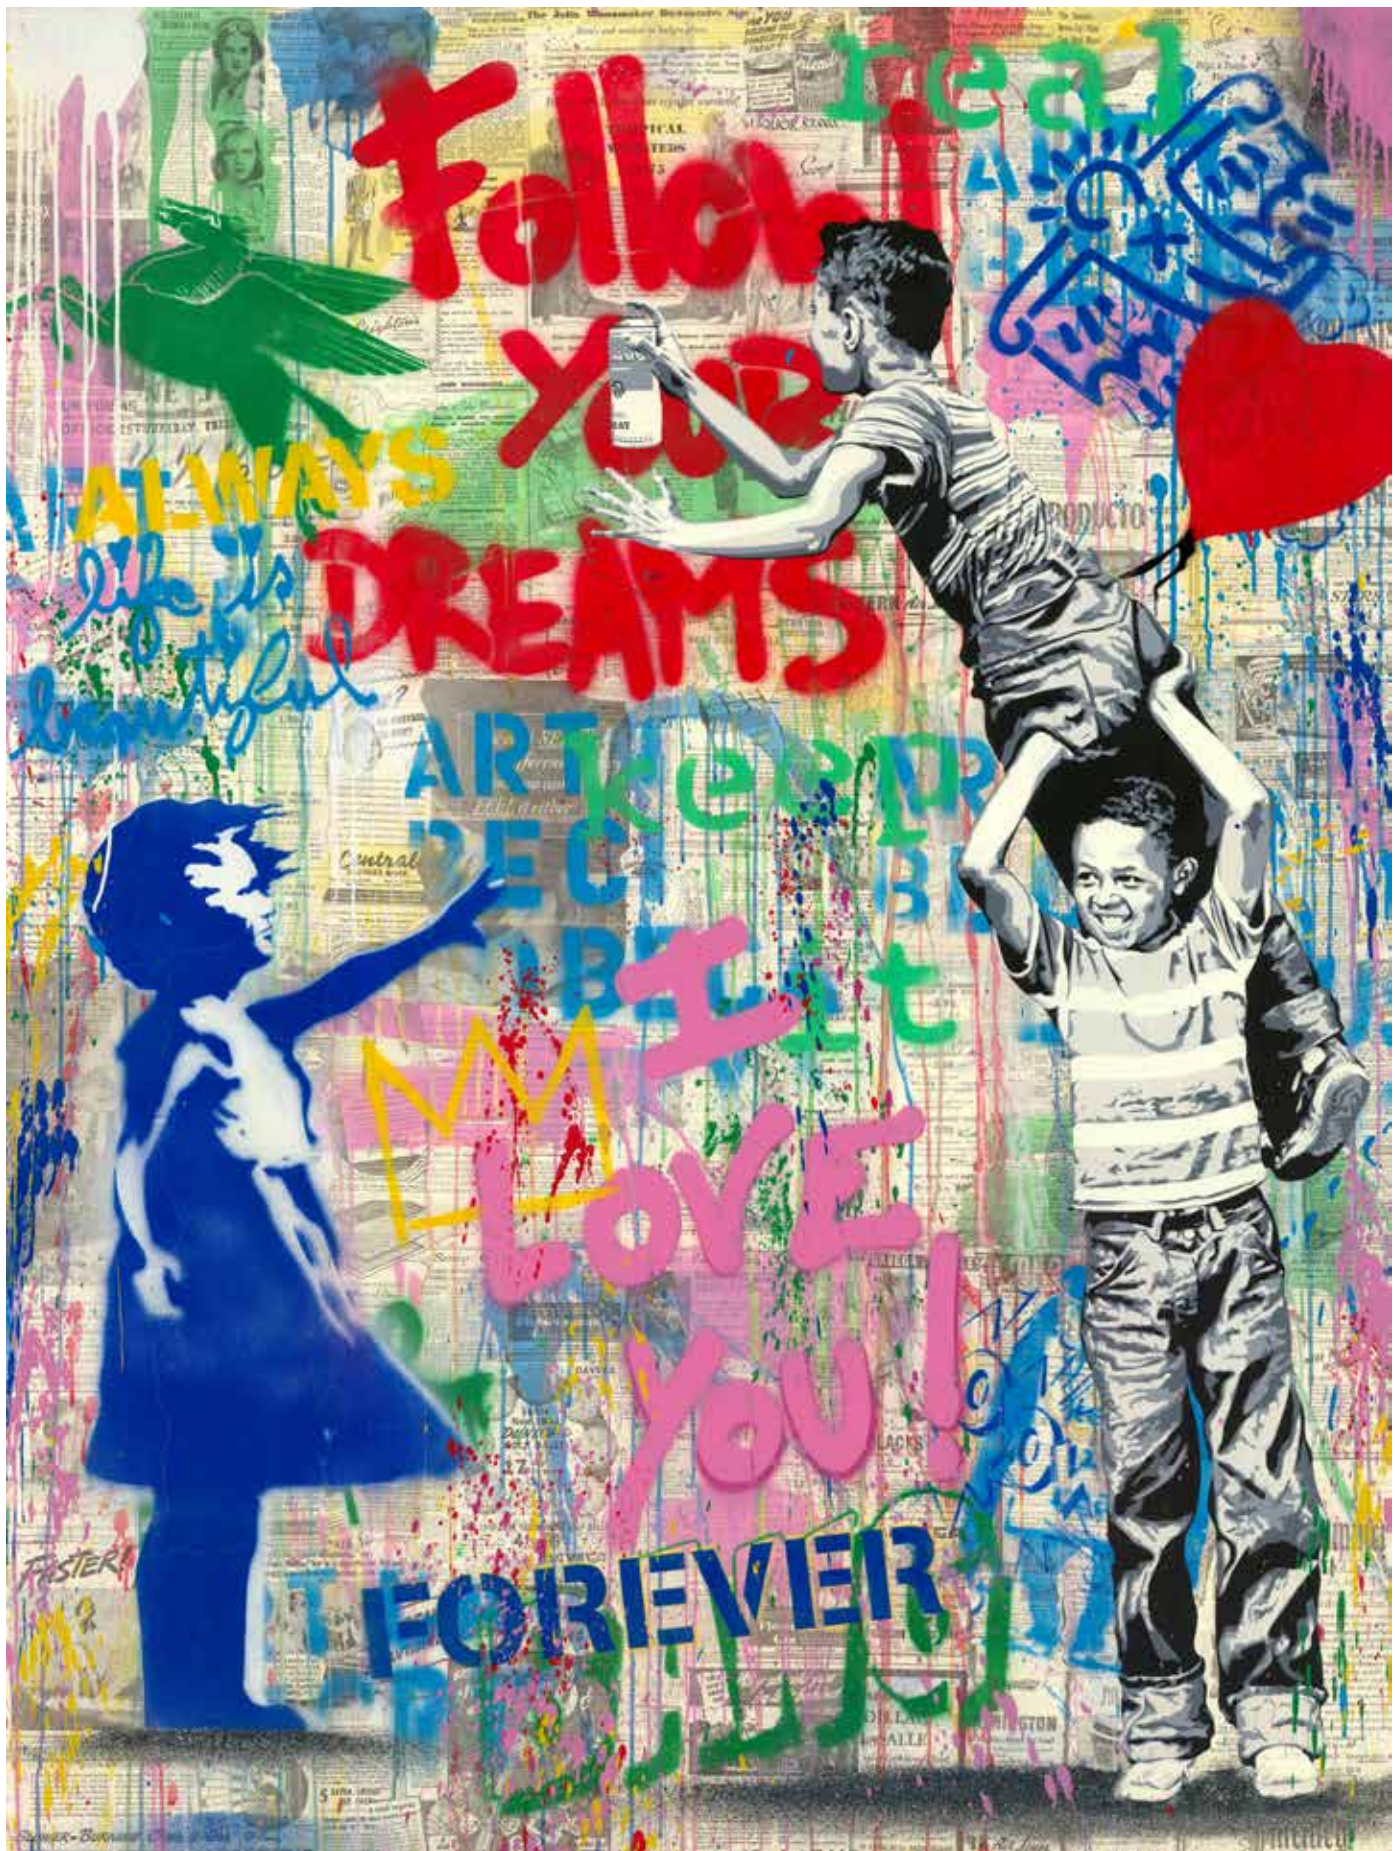

Never Never Give Up
Silkscreen and Mixed Media on Paper
64 x 48 Inches