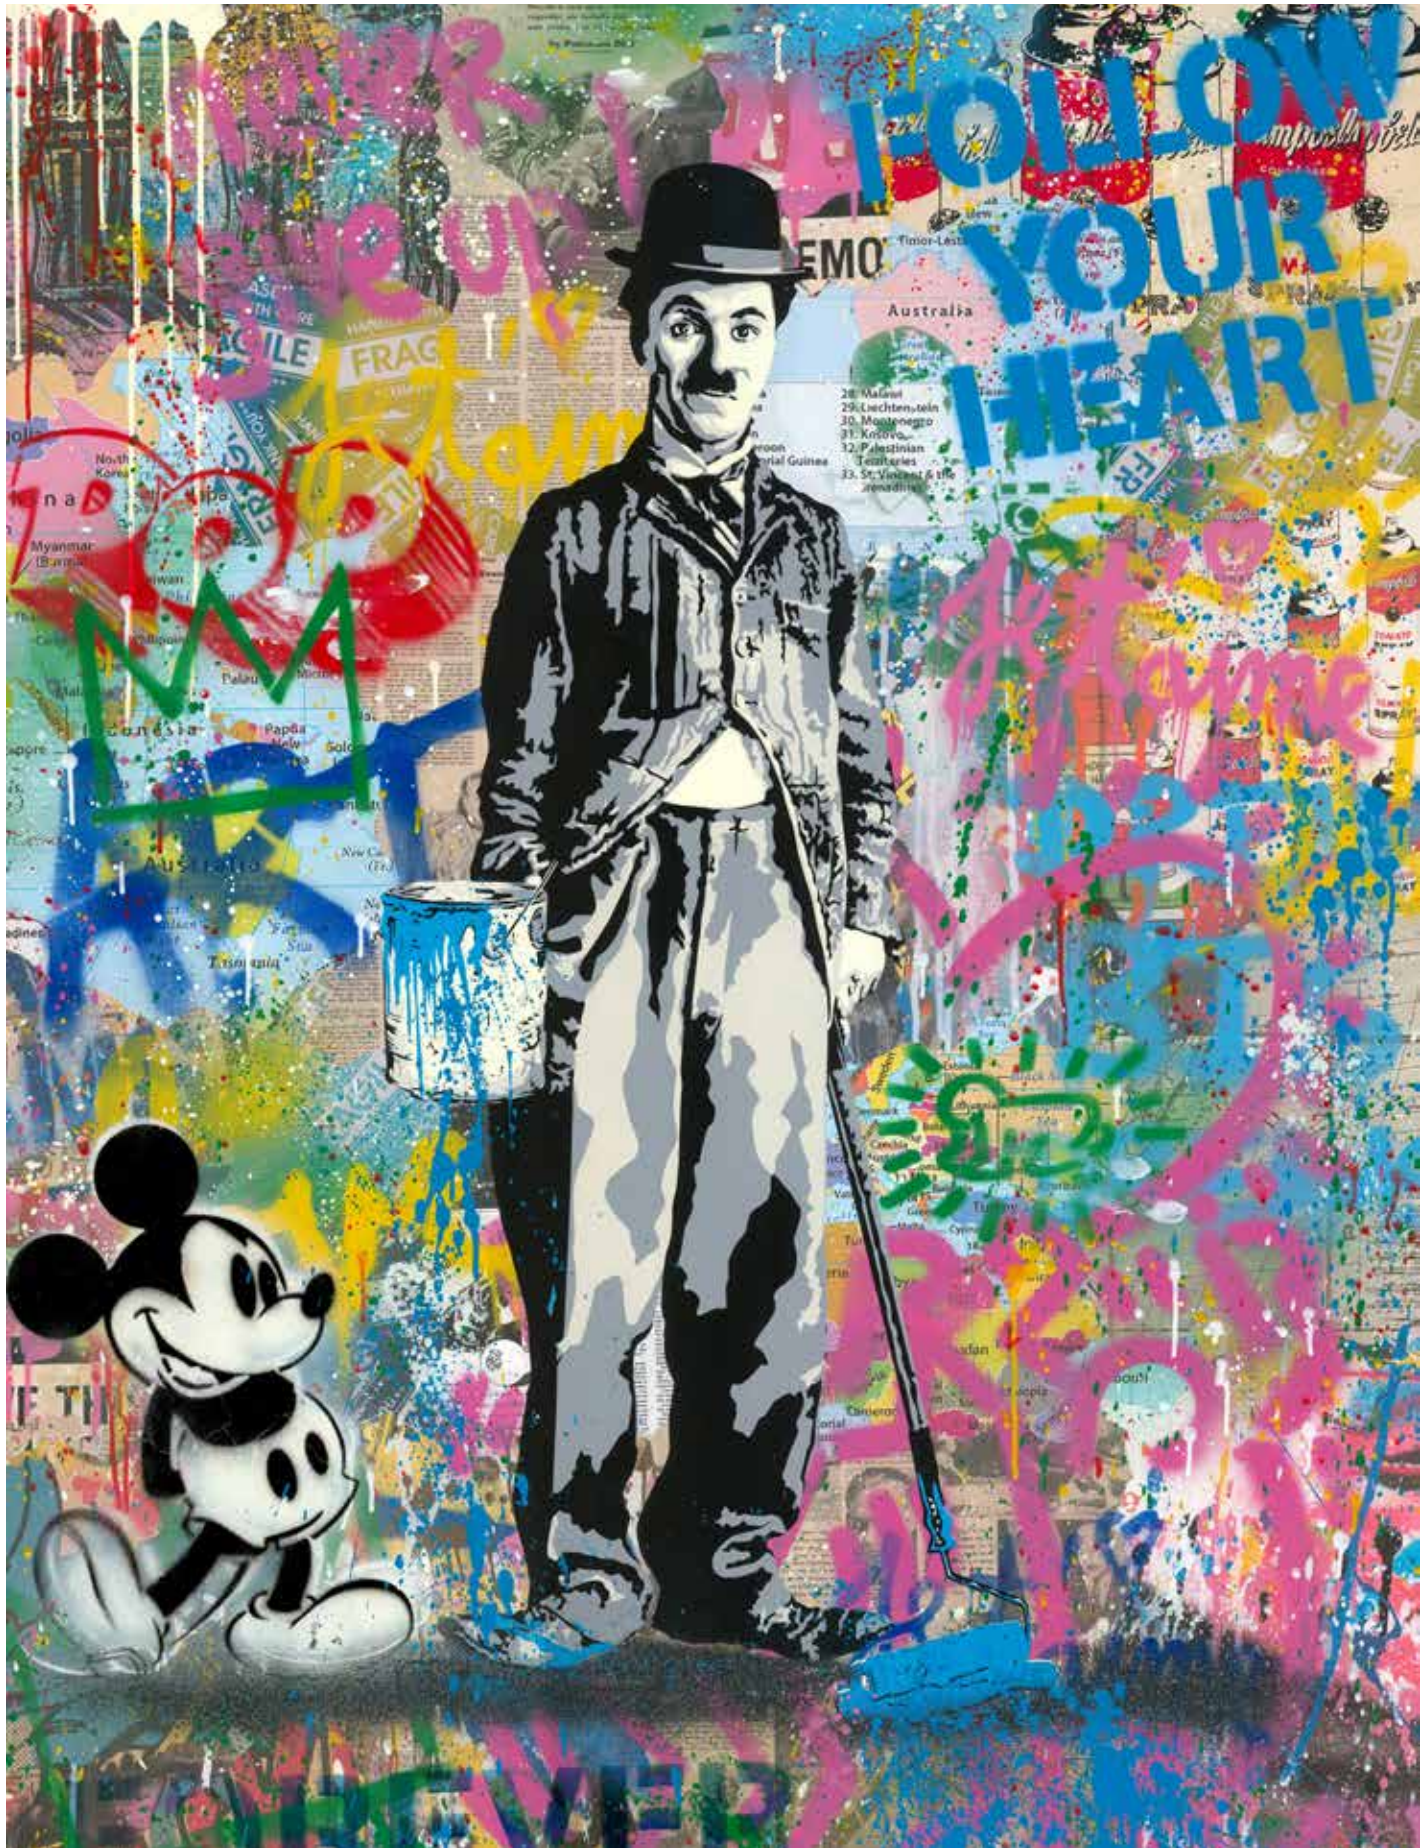

Chaplin
Silkscreen and Mixed Media on Paper
50 x 38 Inches