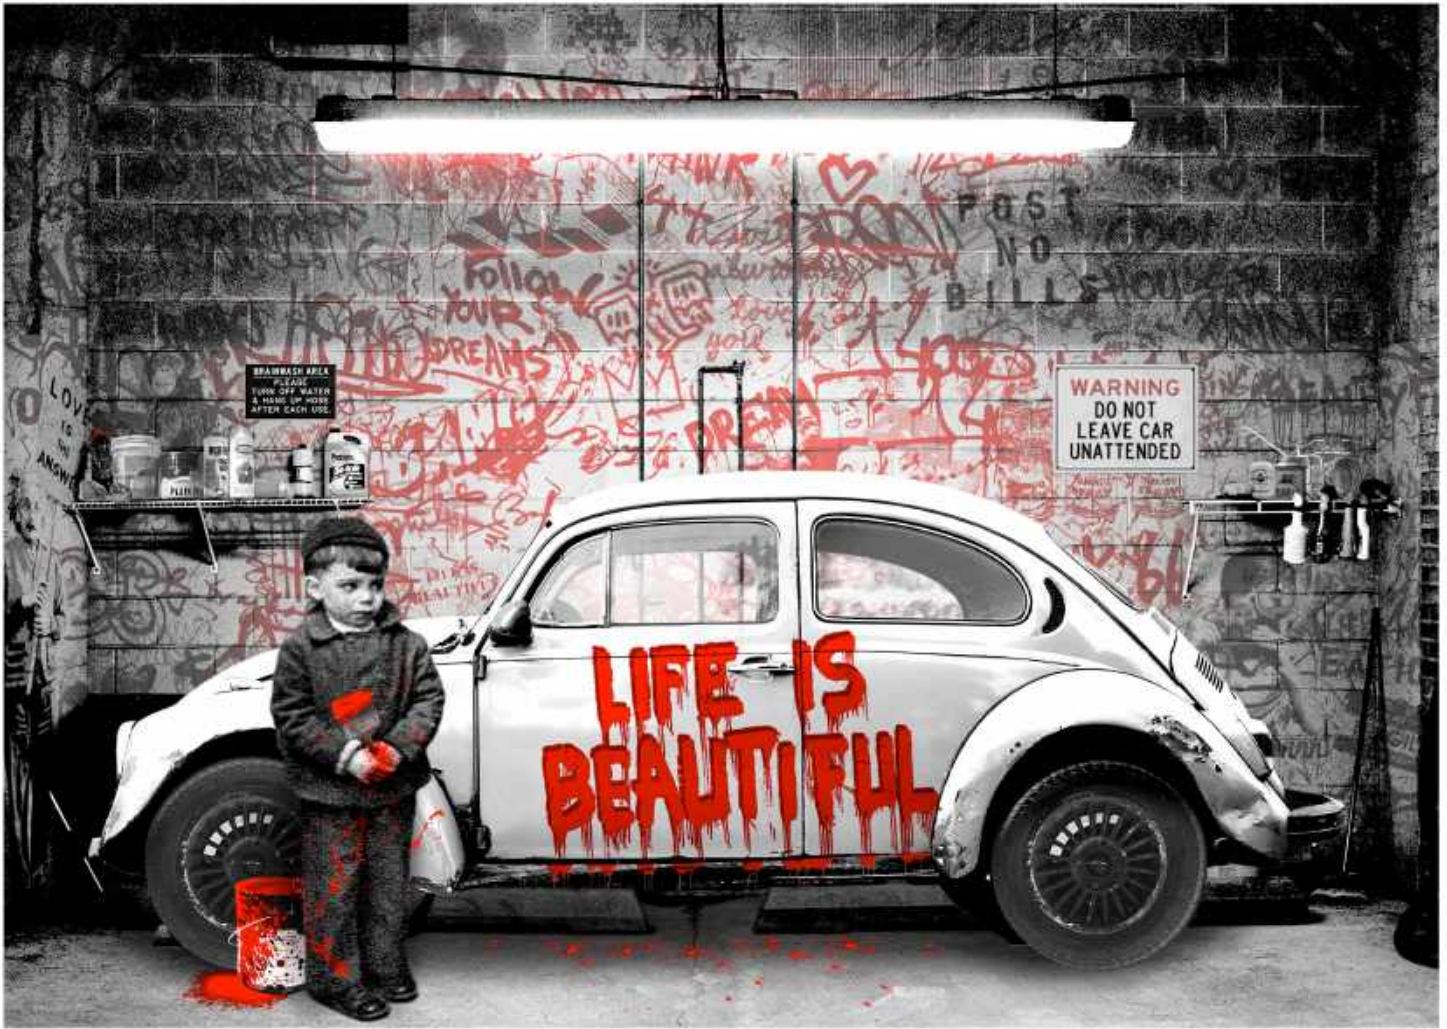

Gold Smile

Polished Bronze on Granite Pedestal
74 x 24 x 24 Inches

MIXED

WALLS

Balloon Girl

Stencil and Mixed Media on Metal Street Signs and Wood Panels
33 x 53 Inches

Pop Wall

Stencil and Mixed Media on Metal Street Signs and Fiberglass Brick Wall
33 x 53 Inches

EXCLUSIVE

EDITIONS

New Paint Job - Red
Silkscreen Edition Print on Paper
22 x 30 Inches
Edition of —

New Paint Job - Blue
Silkscreen Edition Print on Paper
22 x 30 Inches
Edition of —

New Paint Job - Pink
Silkscreen Edition Print on Paper
22 x 30 Inches
Edition of —