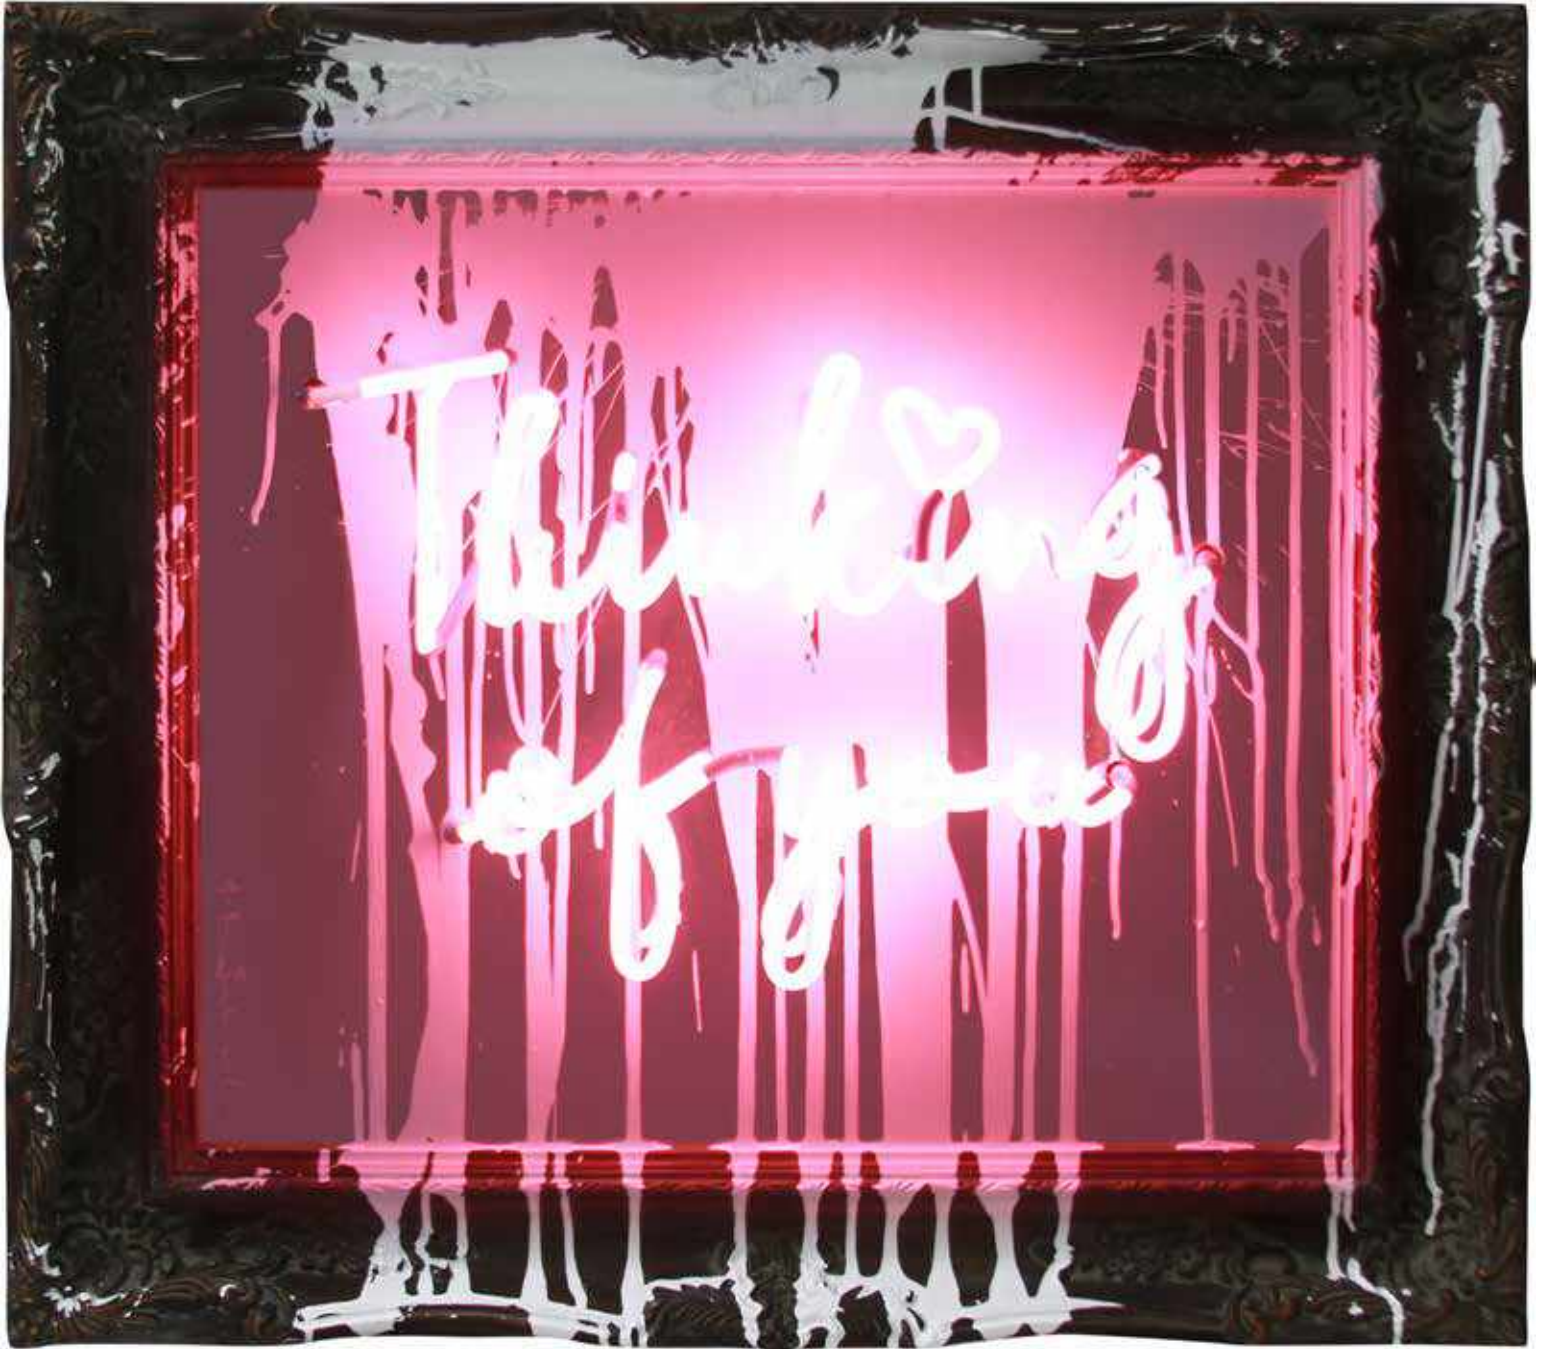

Jimi Hendrix

Broken Vinyl Records on Canvas
42 x 42 Inches

NEONS

Keep Smiling
Neon Lightbulbs and Acrylic on Framed Mirror
44 x 32 Inches

Don't Give Up The Fight
Neon Lightbulbs and Acrylic on Framed Mirror
36 x 52 Inches

Thinking of You
Neon Lightbulbs and Acrylic on Framed Mirror
29 x 33 Inches

I Love You

Neon Lightbulbs and Acrylic in Plexiglass Box
36 x 36 Inches

I Love You

Neon Lightbulbs, Stickers, and Acrylic on Plywood in Plexiglass Box
36 x 36 Inches