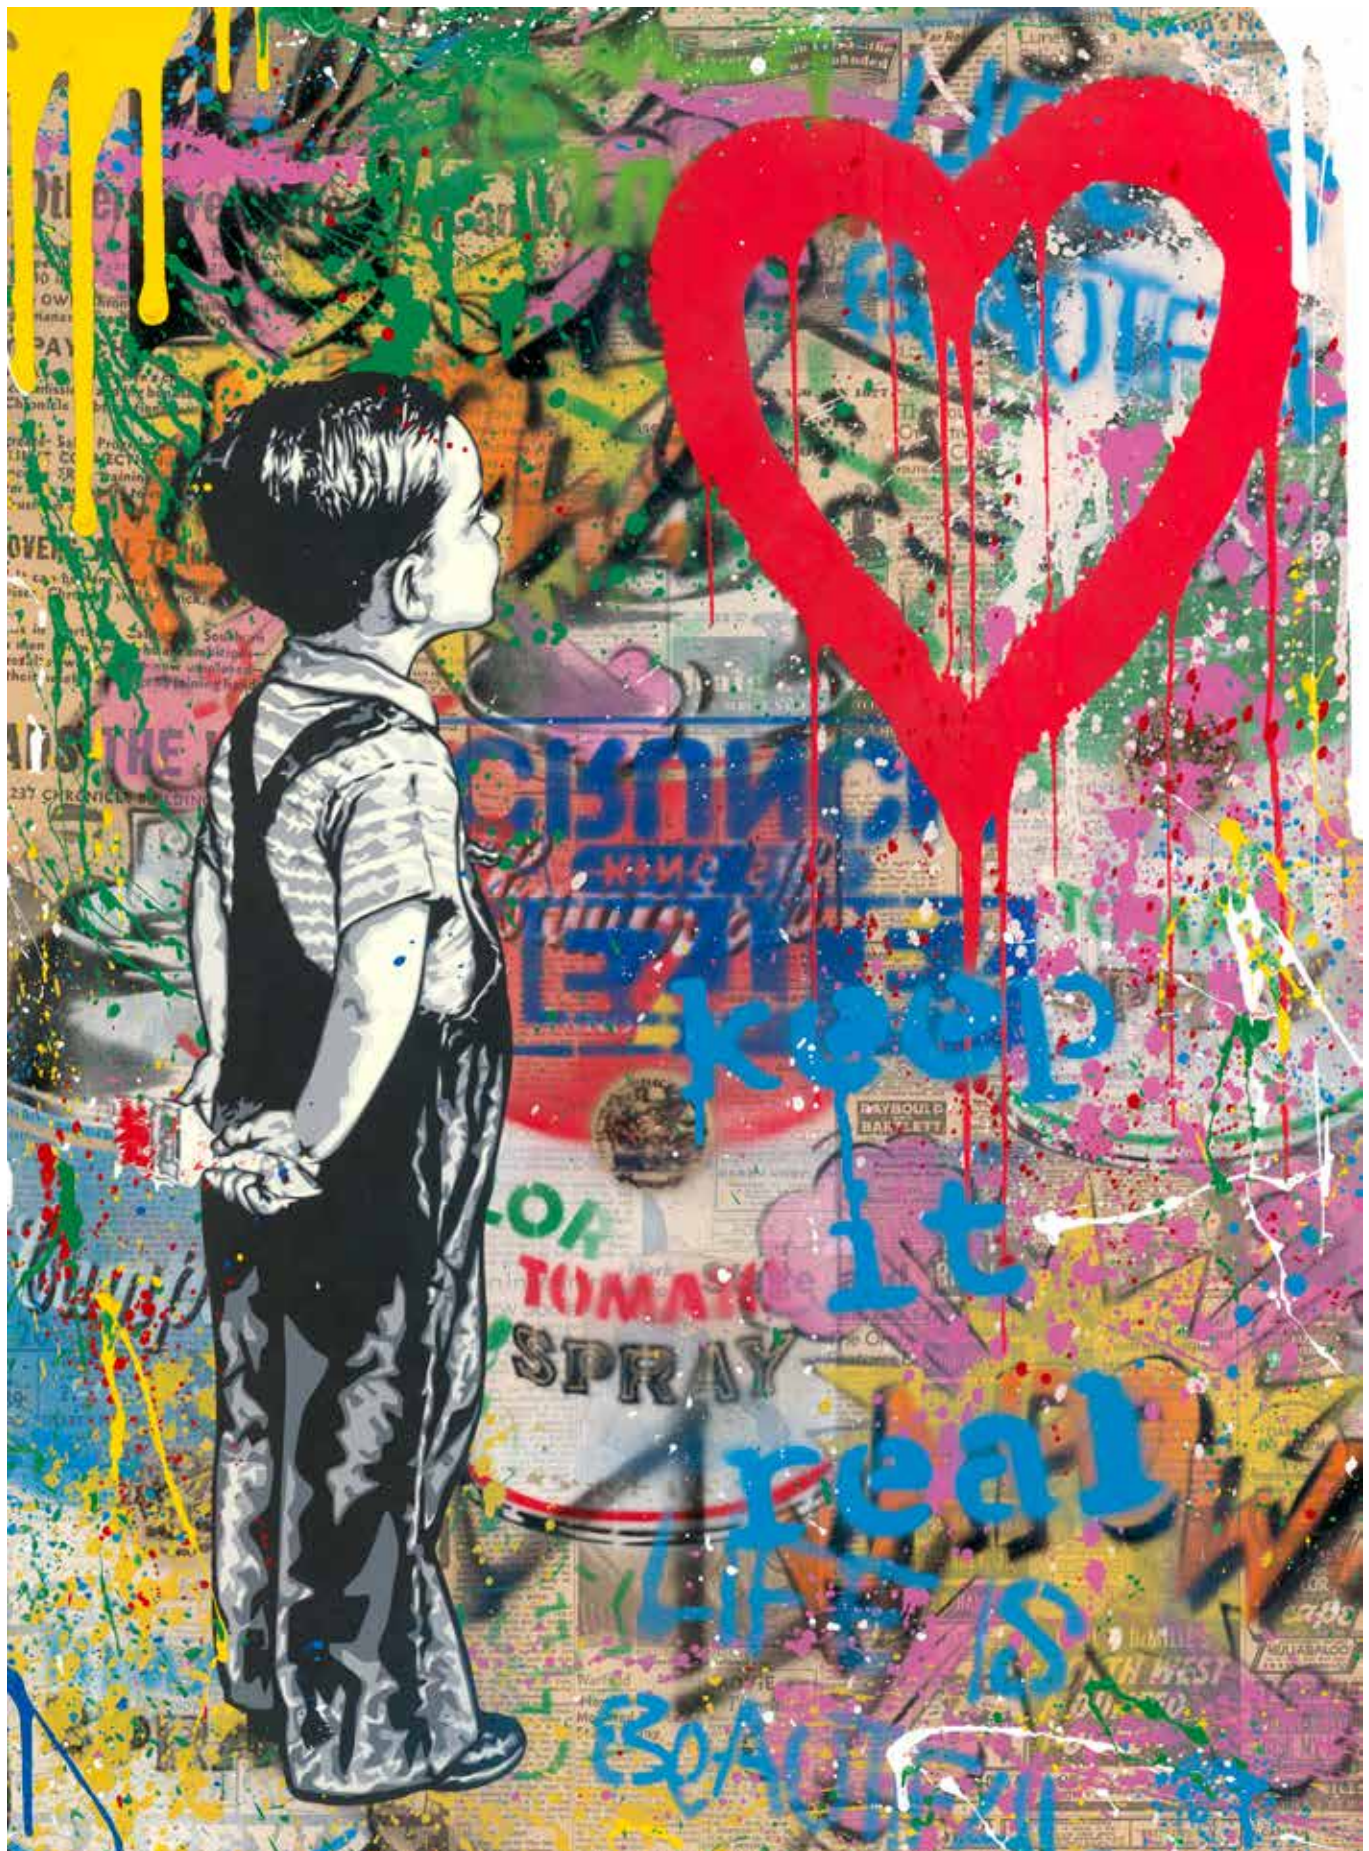

With All My Love

Silkscreen and Mixed Media on Paper
30 x 22 Inches