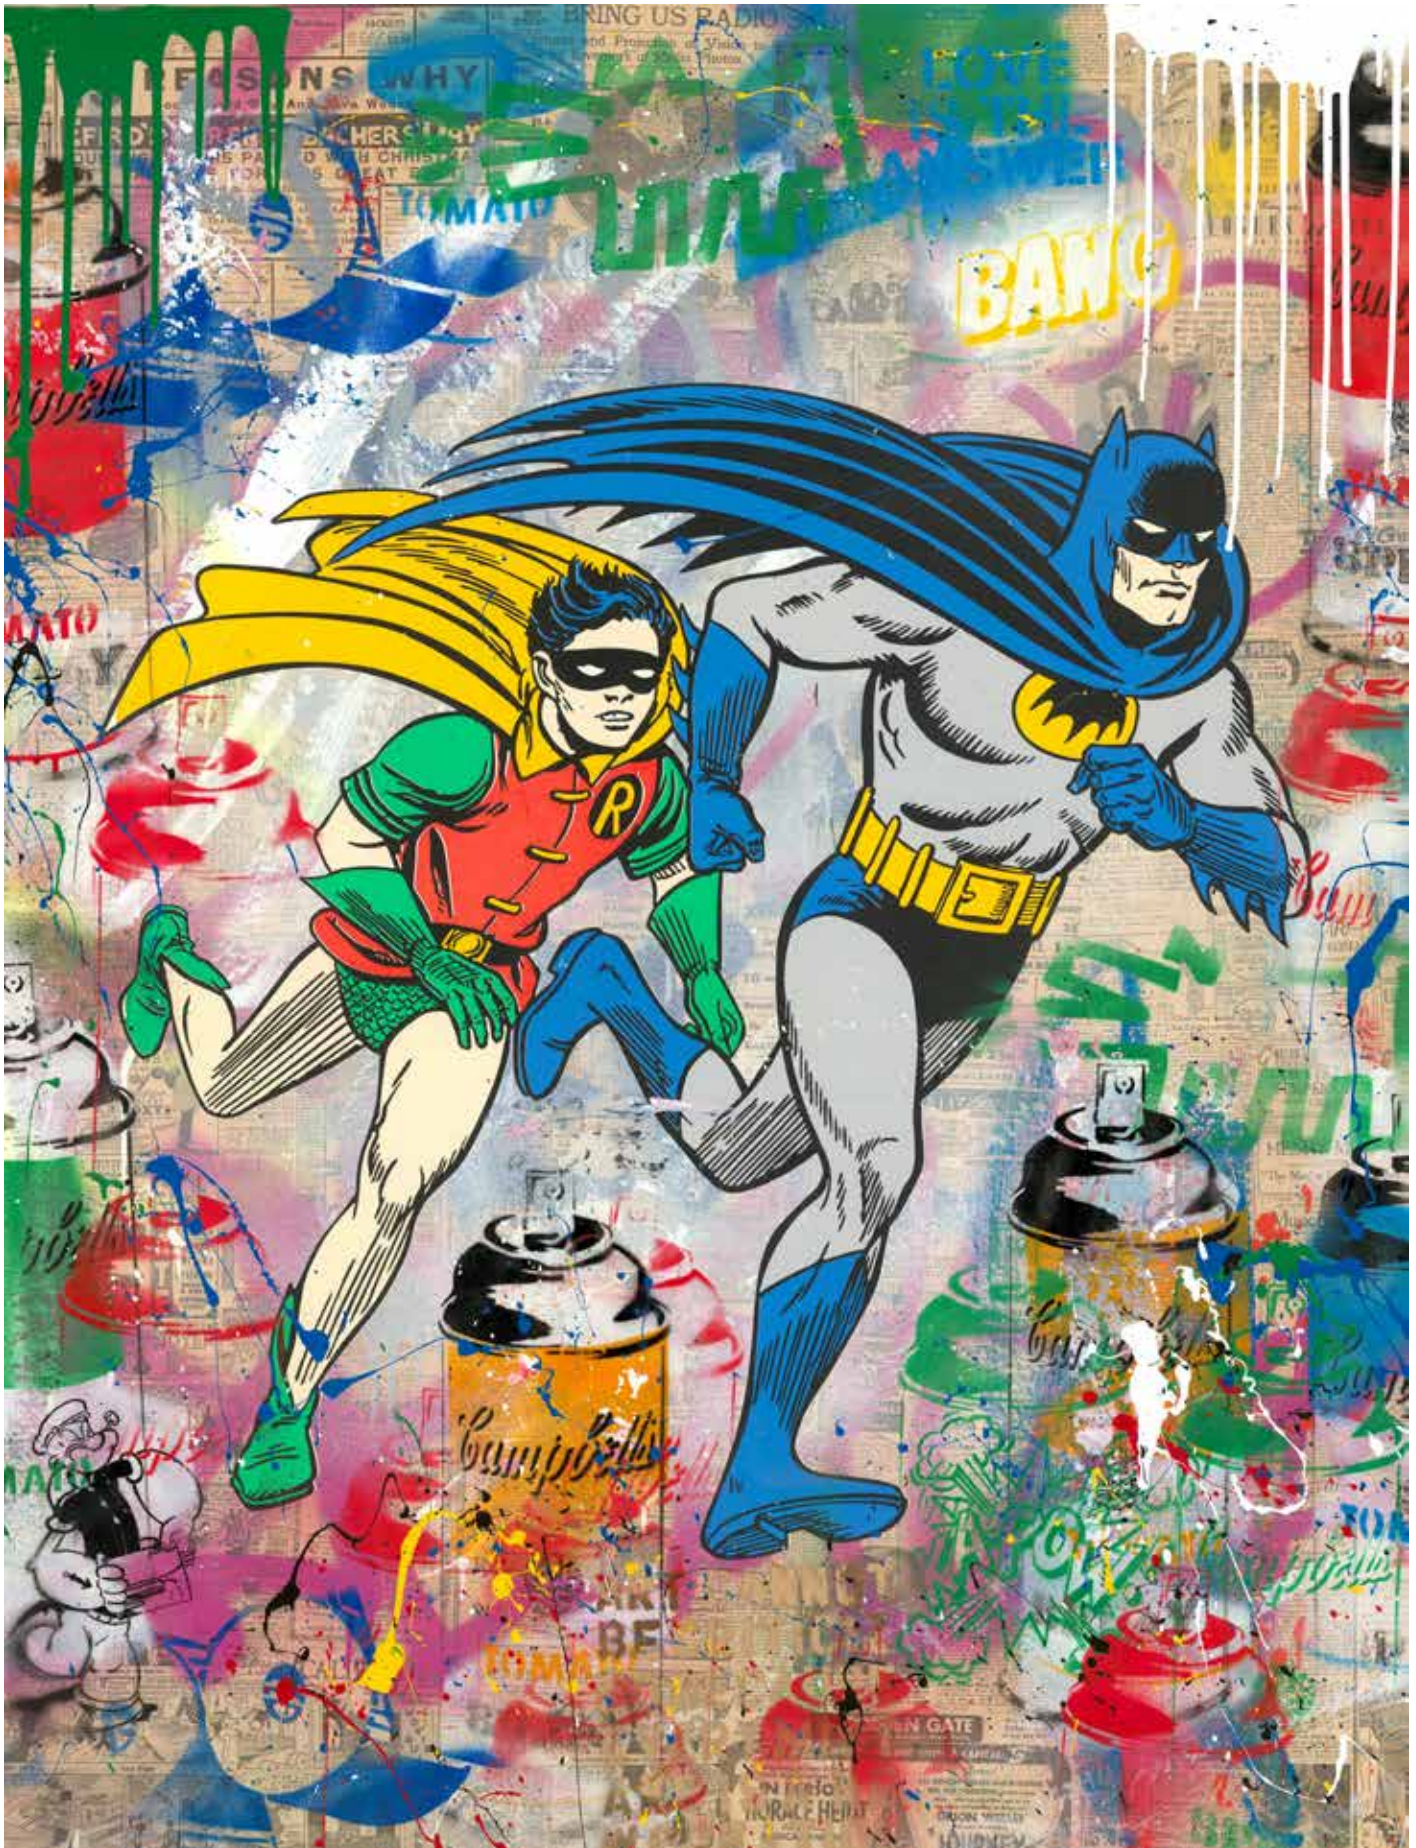

Work Well Together
Silkscreen and Mixed Media on Paper
36 x 36 Inches

Batman & Robin

Silkscreen and Mixed Media on Paper
50 x 38 Inches