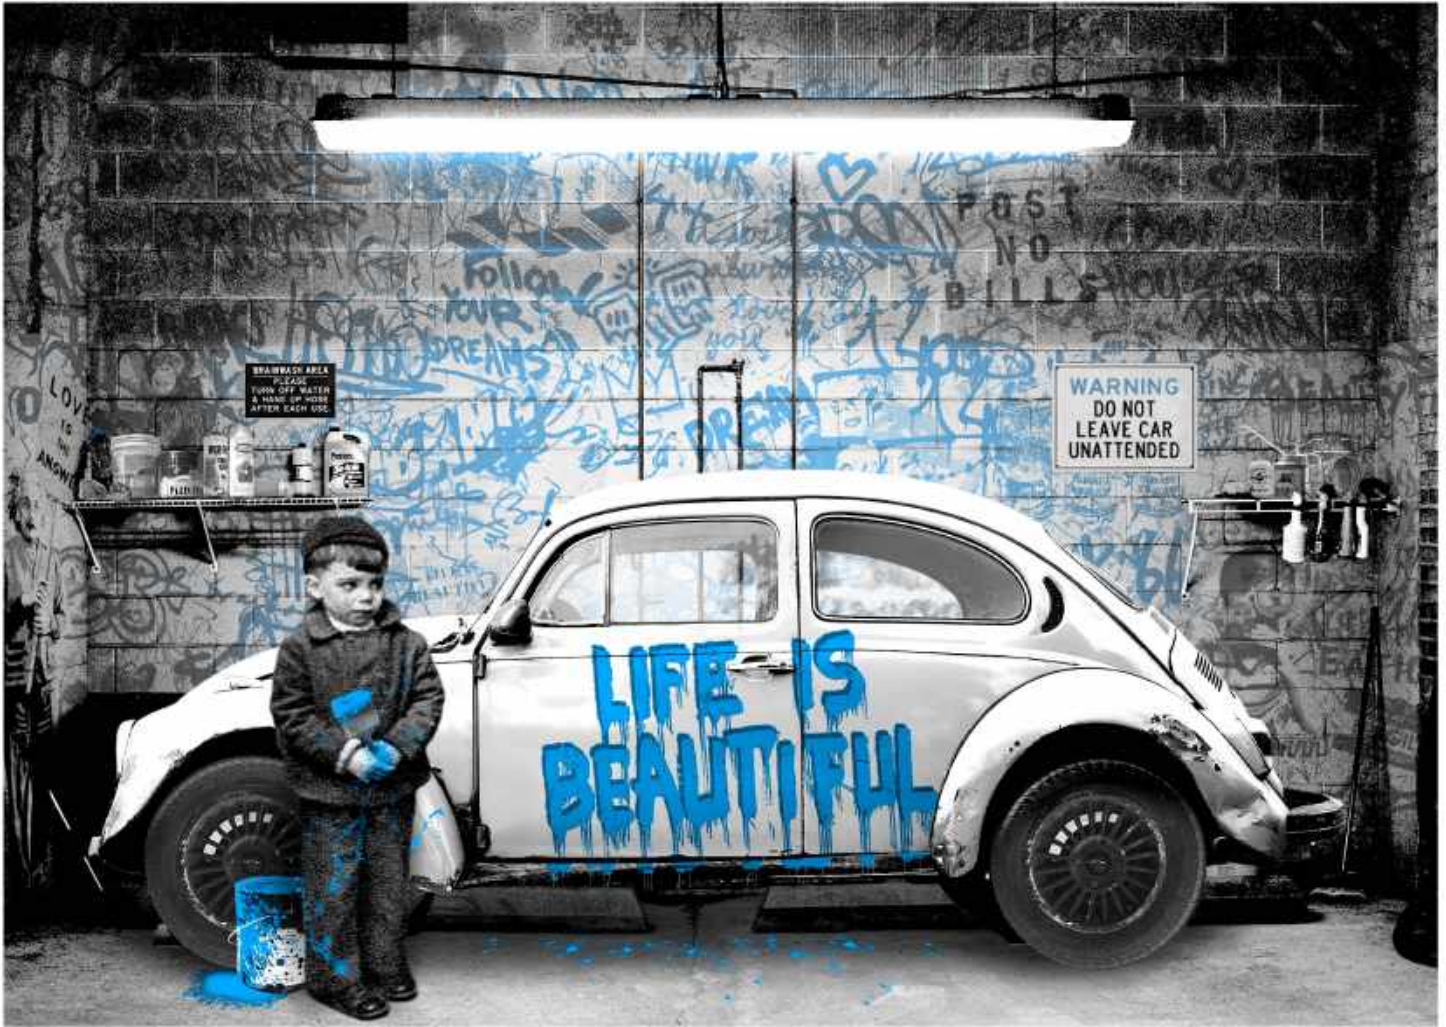

Gold Smile

Polished Bronze on Granite Pedestal
74 x 24 x 24 Inches

MIXED

WALLS

Balloon Girl

Stencil and Mixed Media on Metal Street Signs and Wood Panels
33 x 53 Inches

Pop Wall

Stencil and Mixed Media on Metal Street Signs and Fiberglass Brick Wall
33 x 53 Inches

EXCLUSIVE

EDITIONS

New Paint Job - Red
Silkscreen Edition Print on Paper
22 x 30 Inches
Edition of —

New Paint Job - Blue
Silkscreen Edition Print on Paper
22 x 30 Inches
Edition of —

New Paint Job - Pink
Silkscreen Edition Print on Paper
22 x 30 Inches
Edition of —