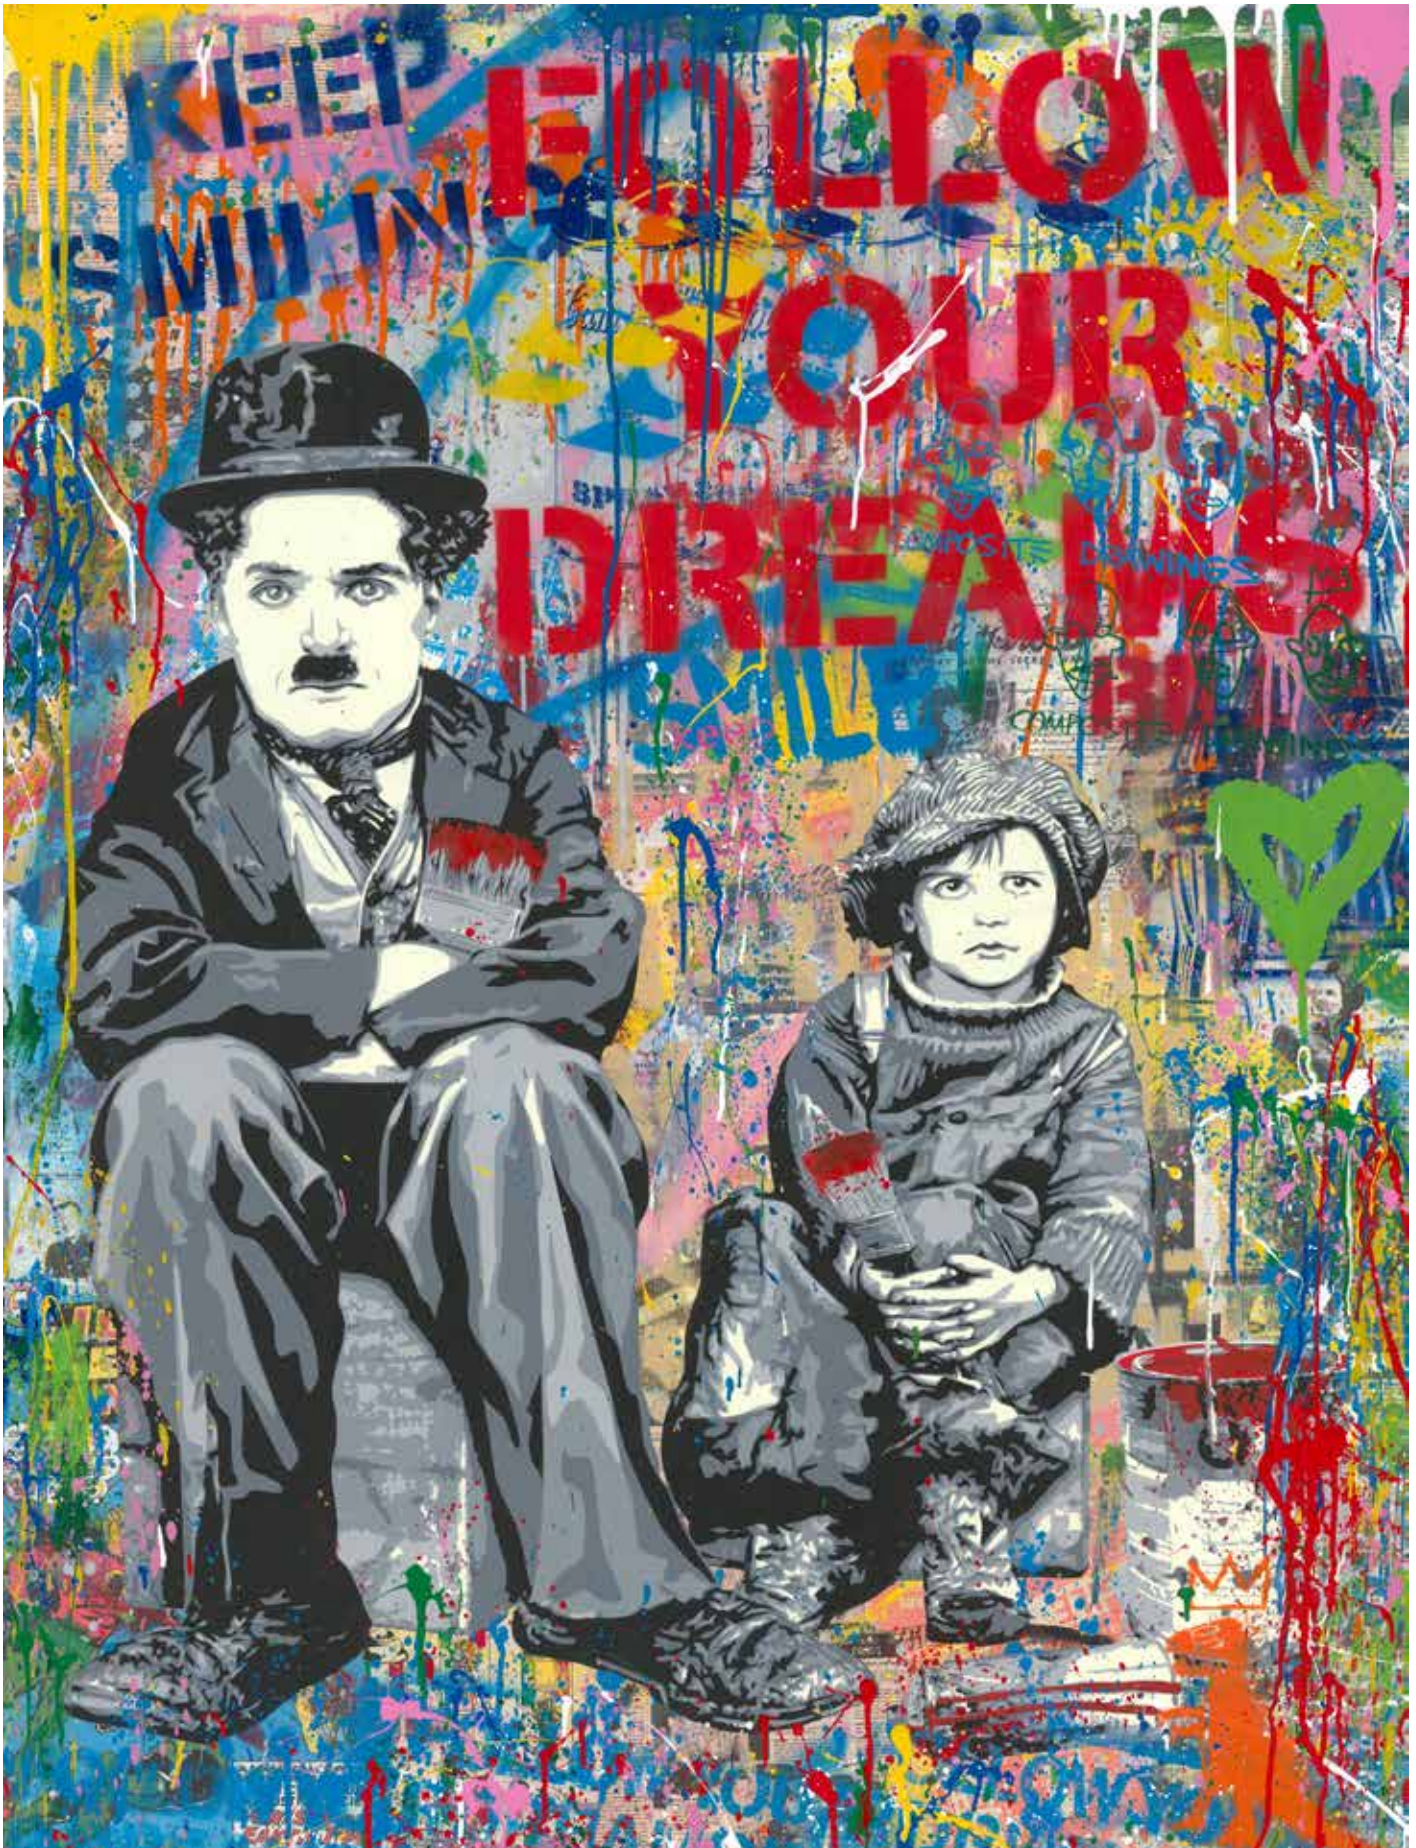

Day Dreaming

Silkscreen and Mixed Media on Paper
50 x 38 Inches