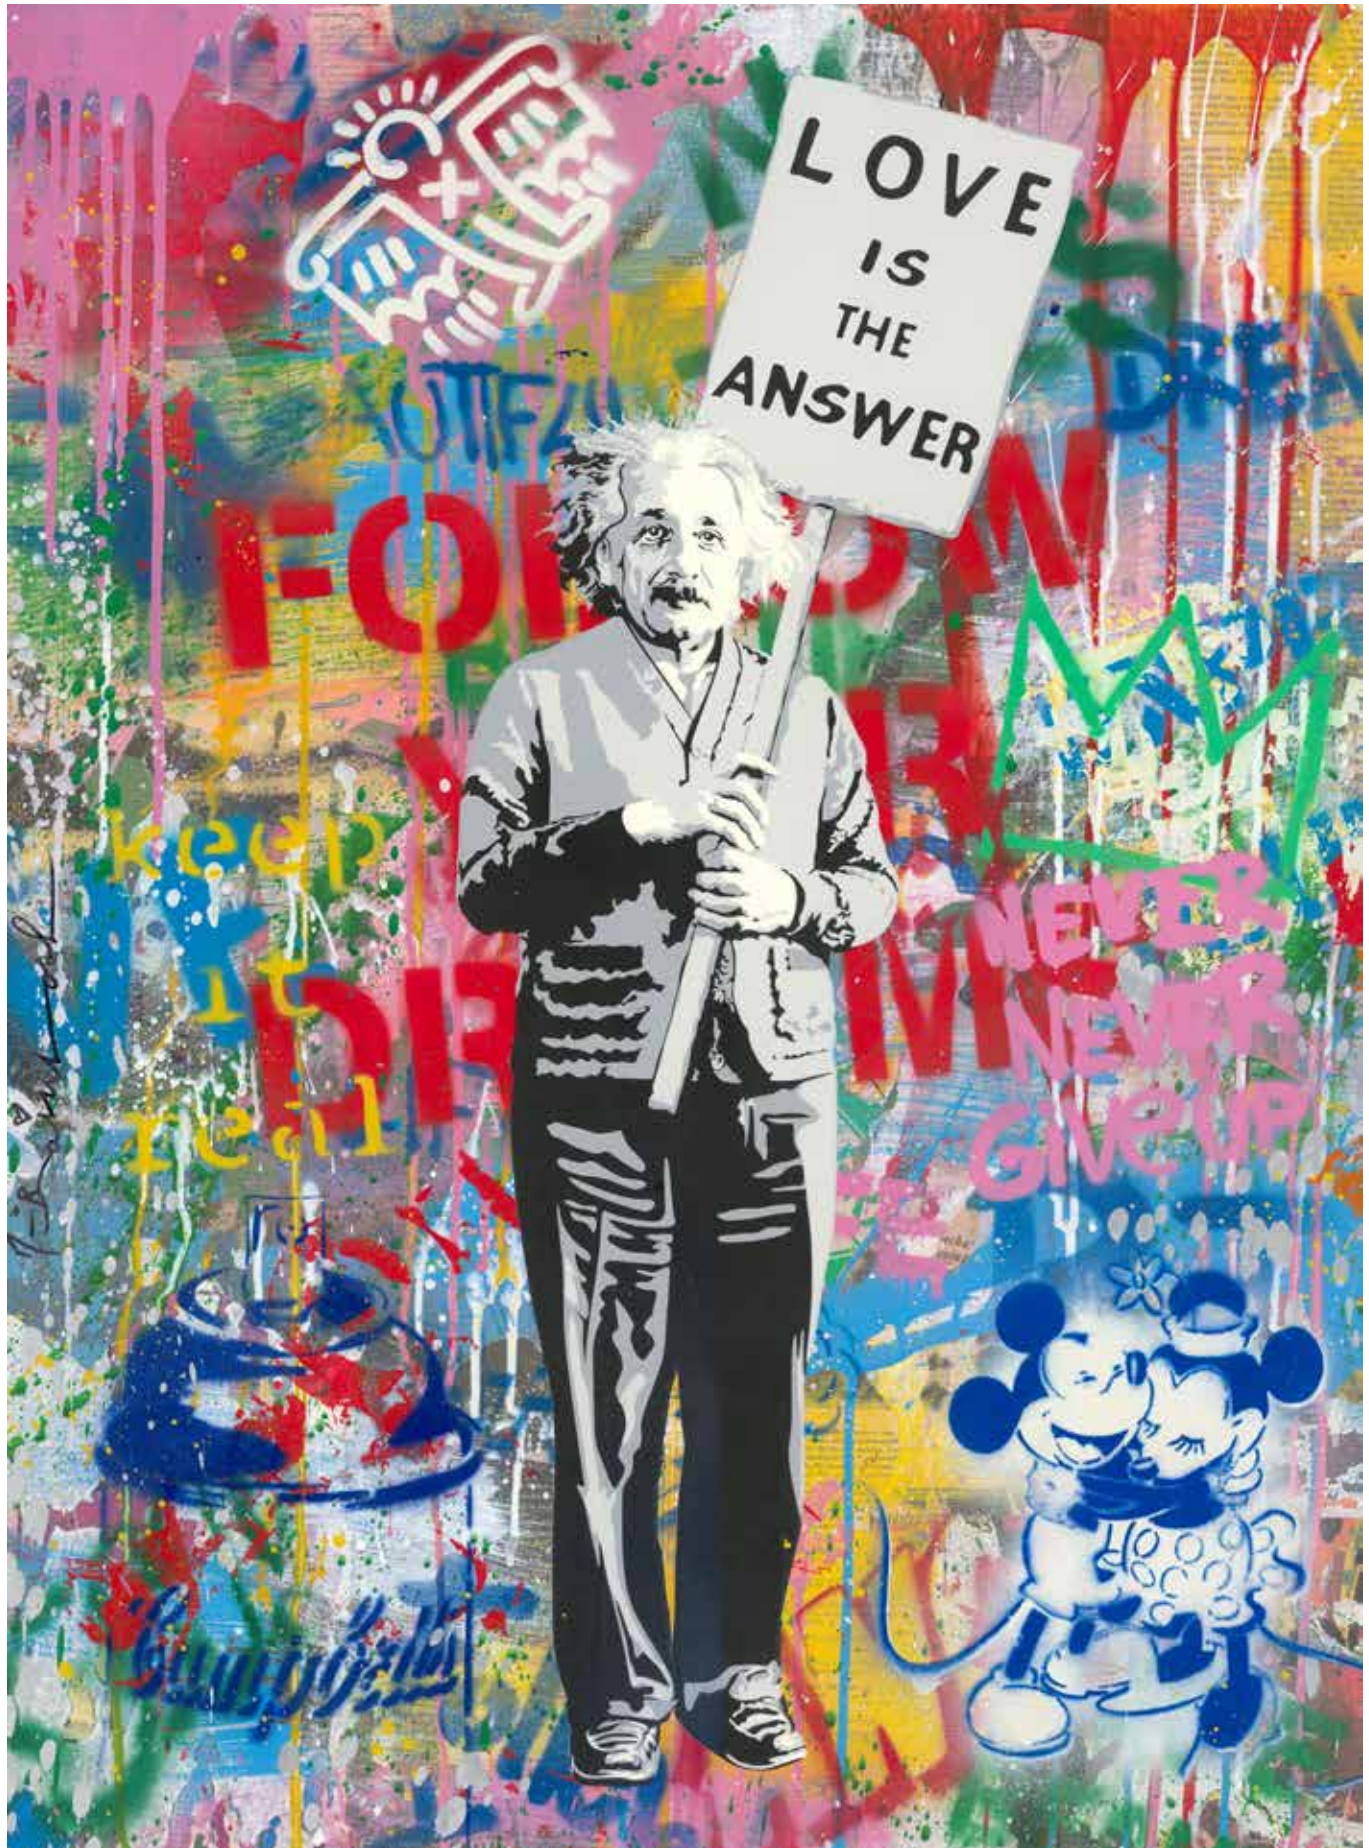

Work Well Together
Silkscreen and Mixed Media on Paper
36 x 36 Inches

Einstein

Silkscreen and Mixed Media on Paper
30 x 22 Inches