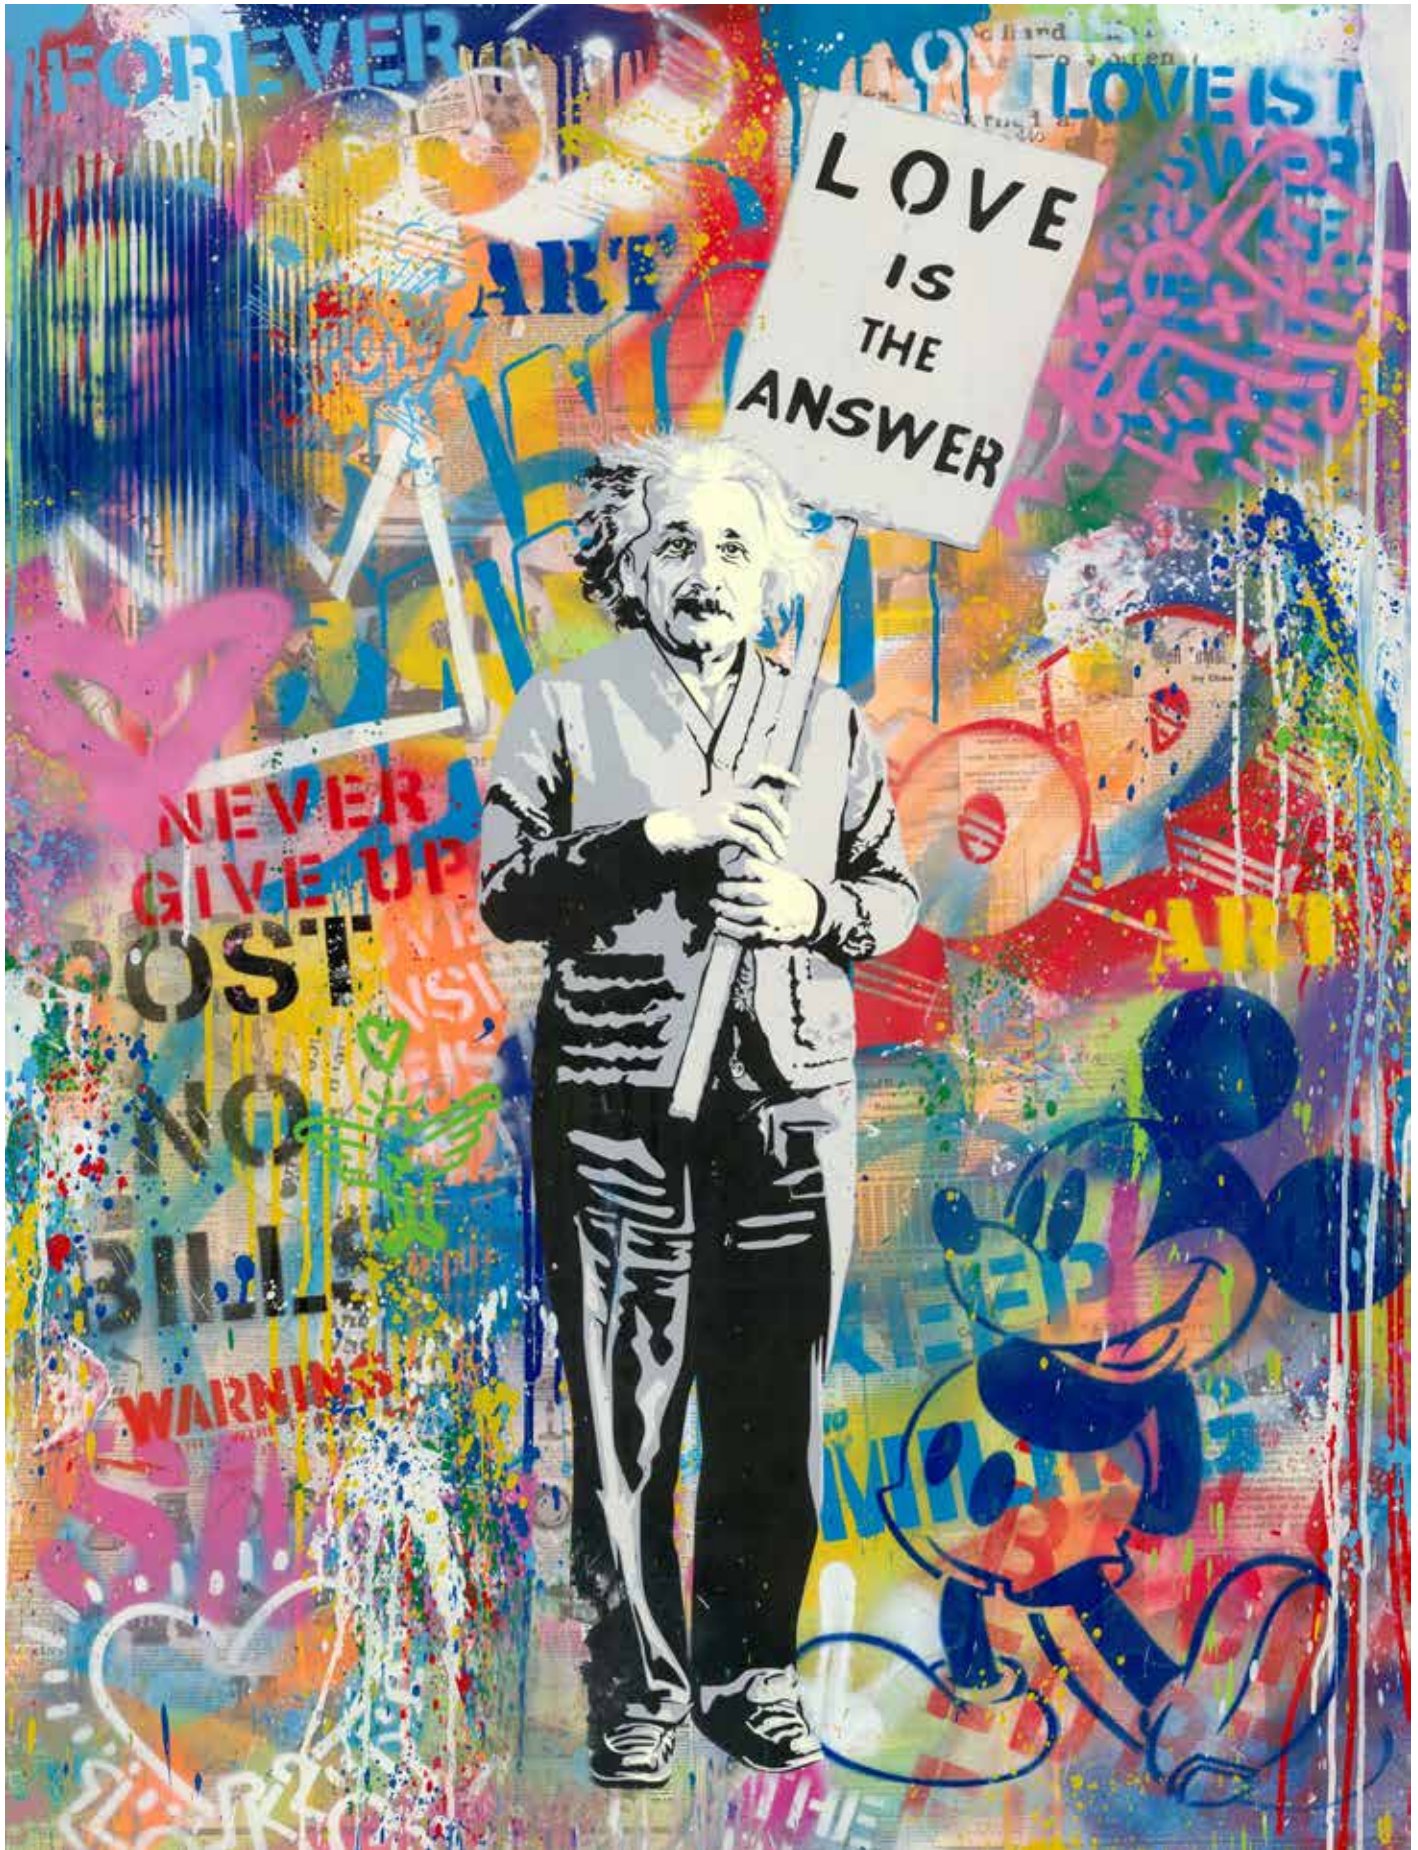

Einstein

Silkscreen and Mixed Media on Paper
50 x 38 Inches