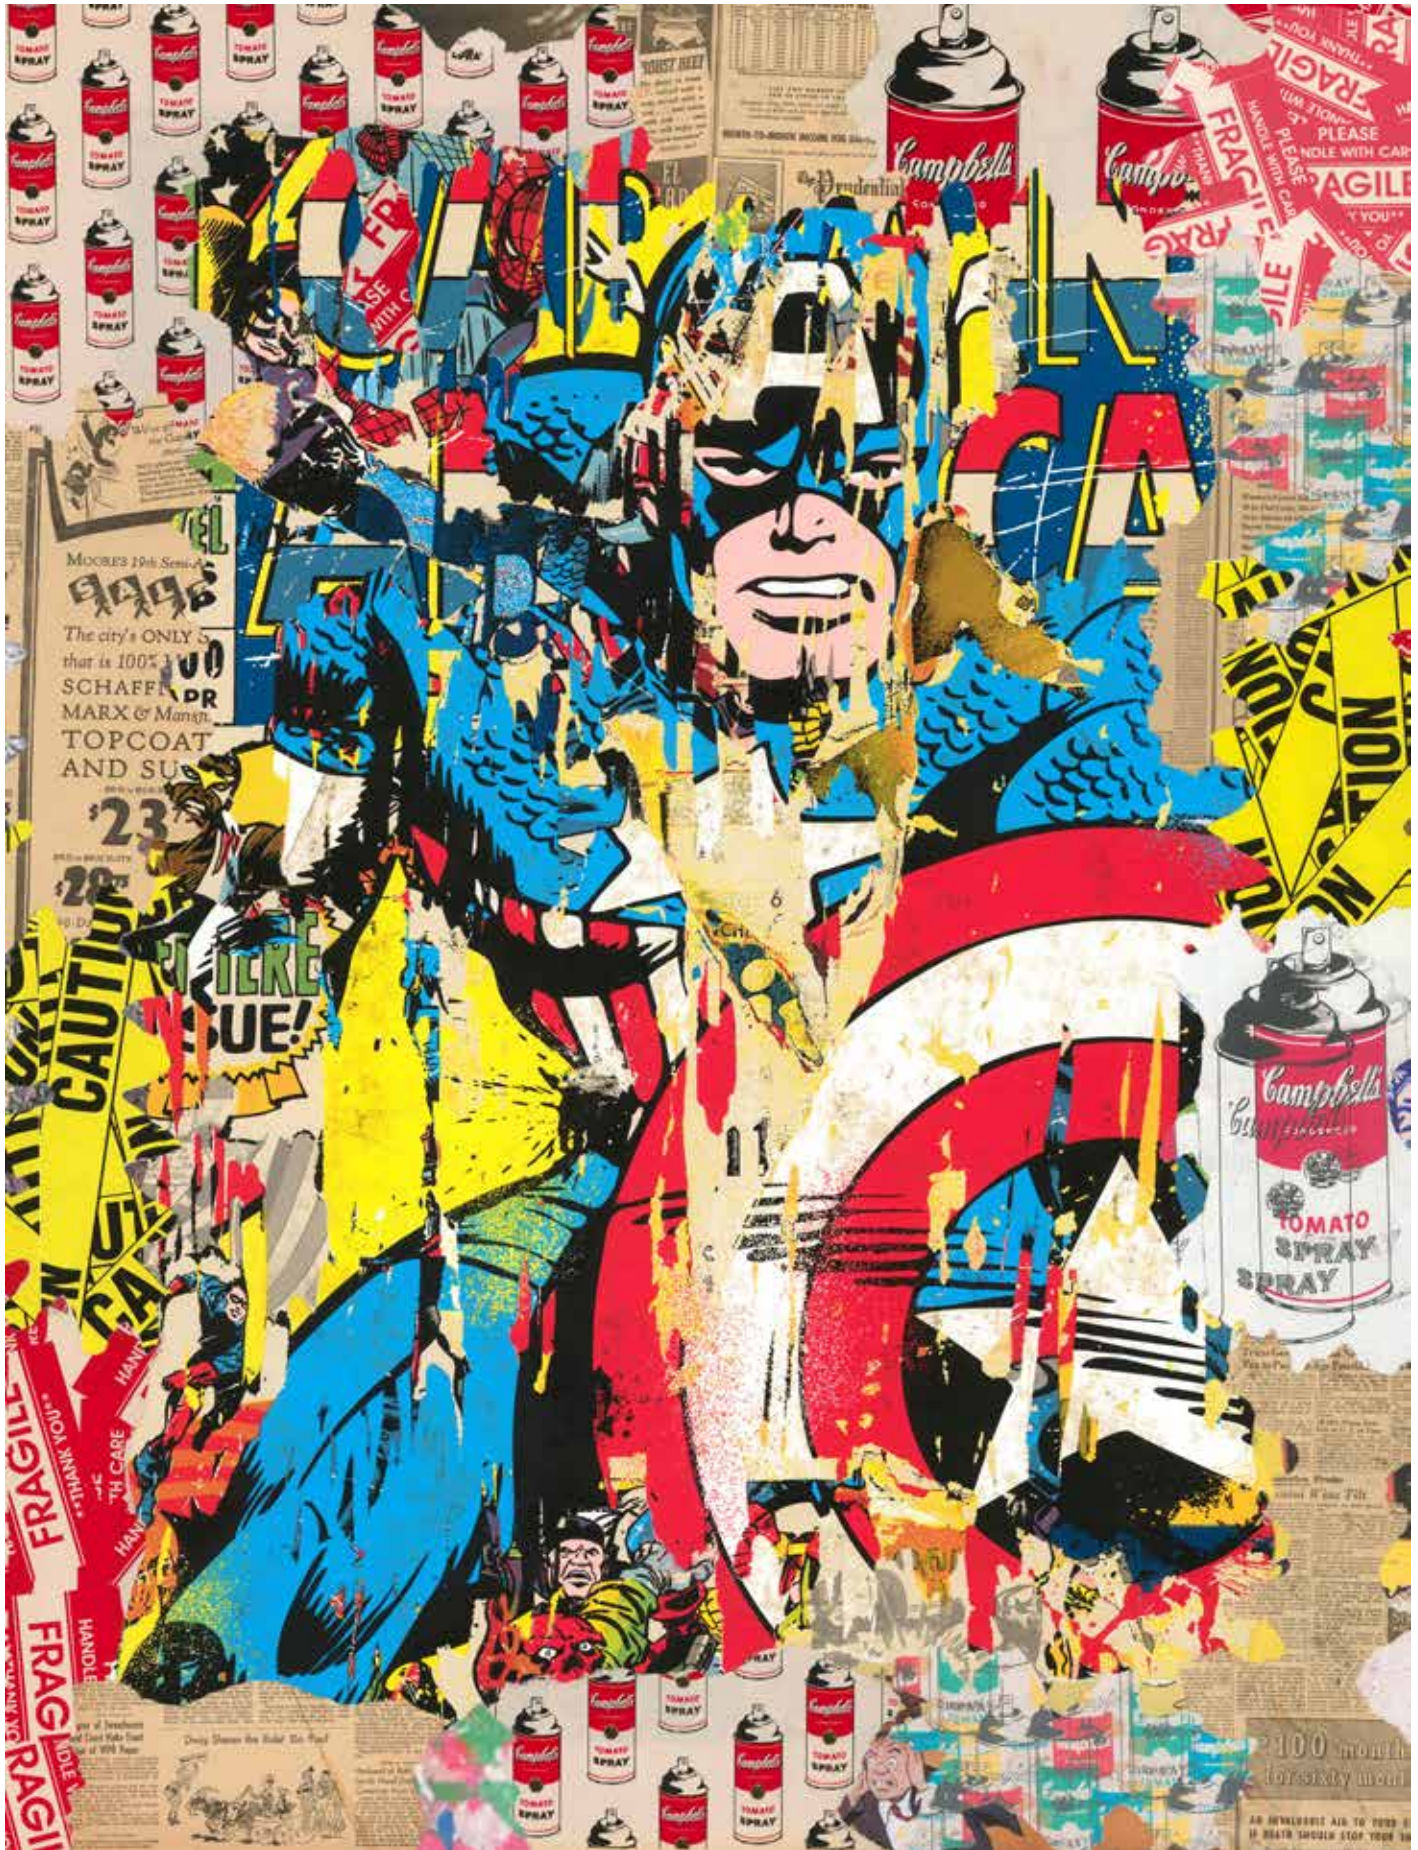

Hollymoon

Silkscreen and Mixed Media
46 x 37 Inches

My Heart Is Yours
Silkscreen on Paper
36.5 x 43 Inches

Gold Rush

Silkscreen and Mixed Media on Paper
38 x 50 Inches

Captain America

Silkscreen and Mixed Media on Paper
50 x 38 Inches