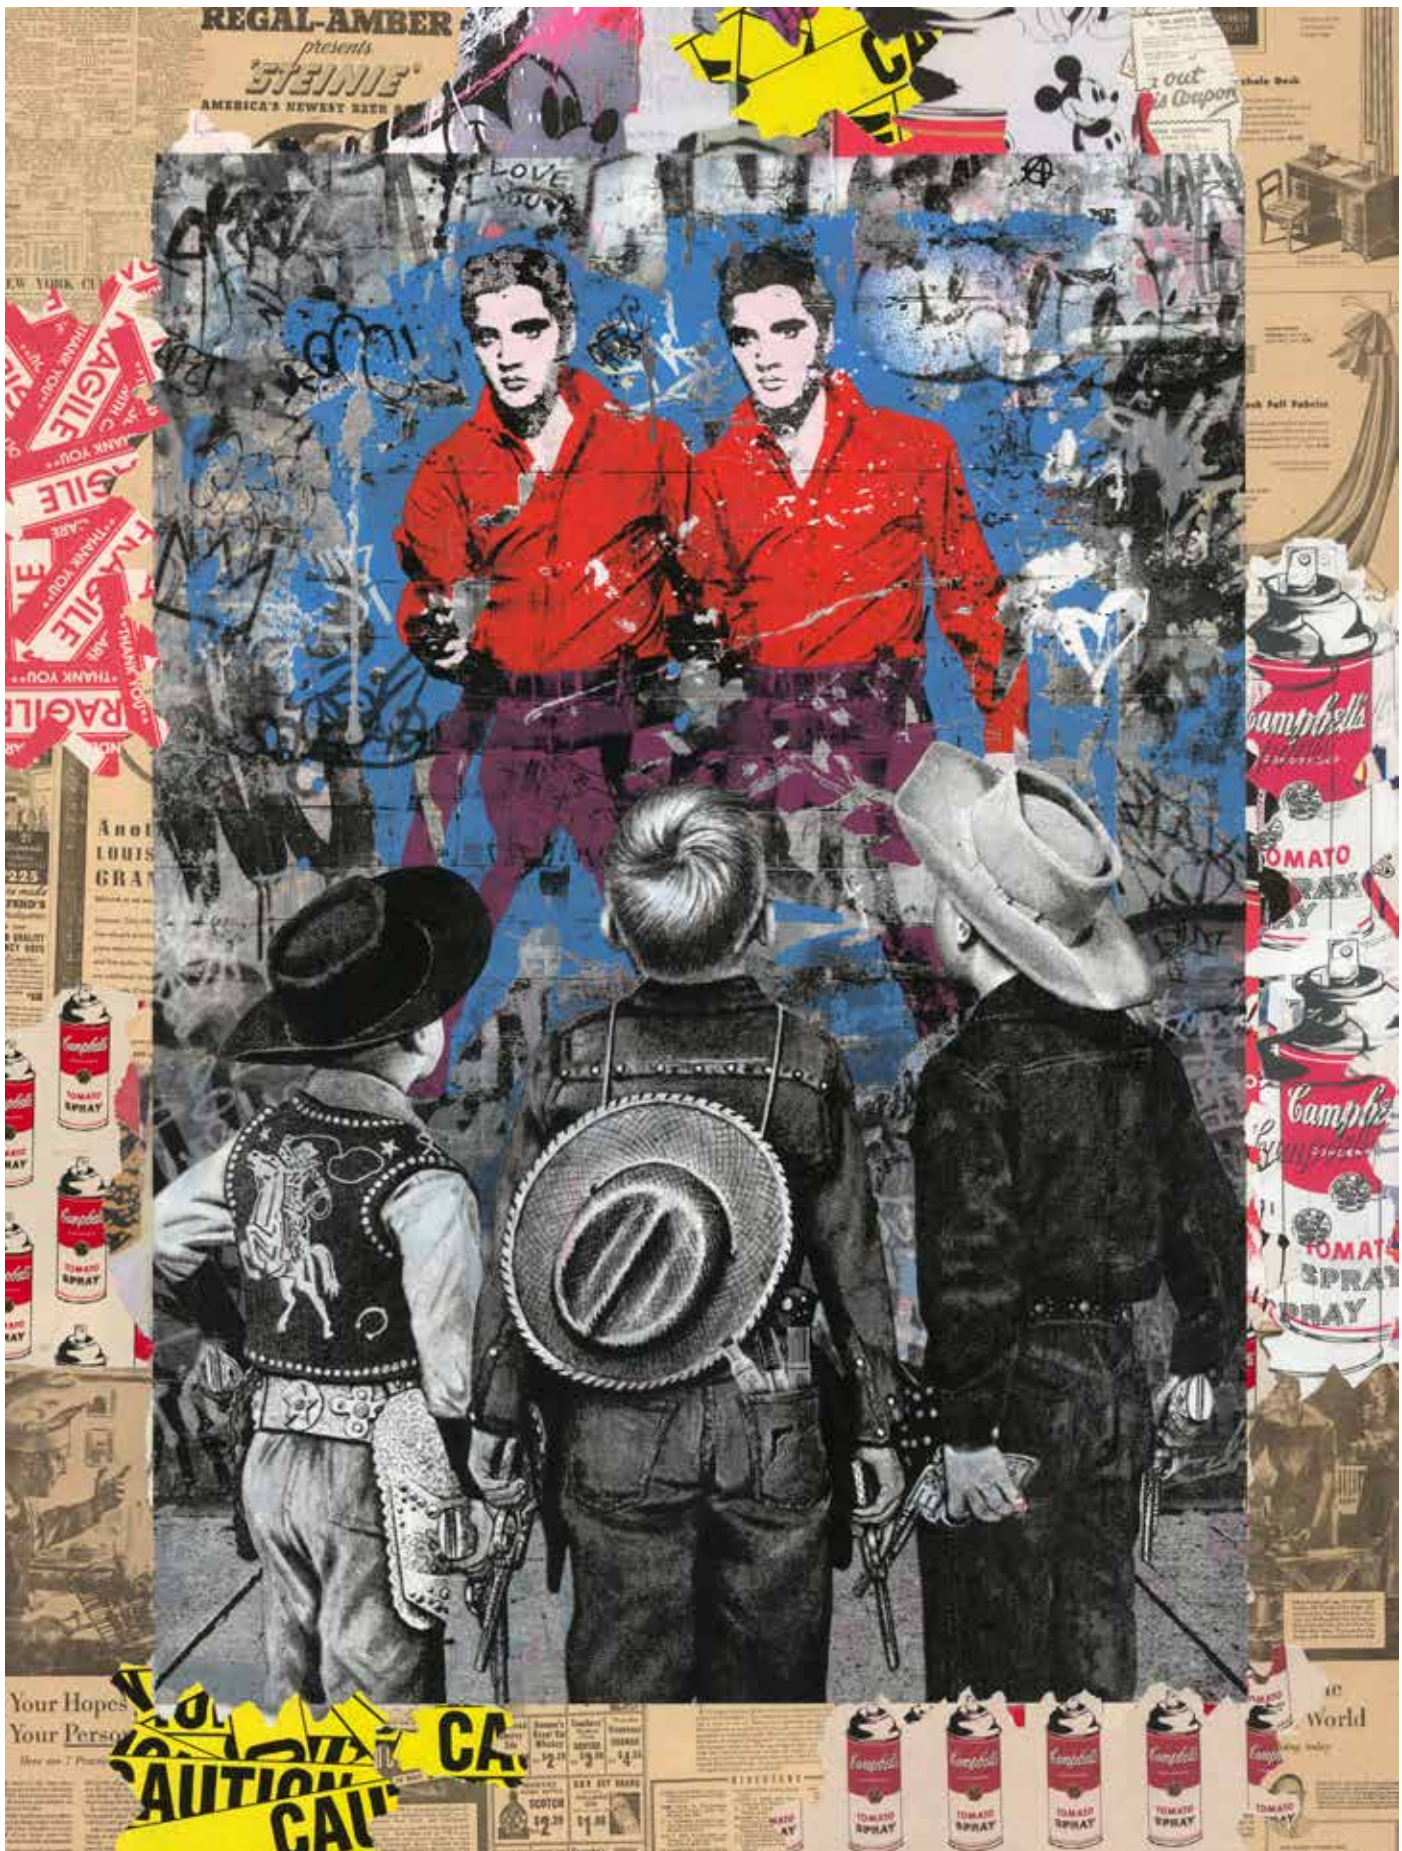

30 x 22 Inches

Torn Spray Can (Unique Set)

Silkscreen and Watercolor on Paper

30 x 22 Inches

Stay Safe (Unique Set)

Silkscreen and Mixed Media on Paper

40 x 38 Inches

Playing Cowboy
Silkscreen and Mixed Media on Paper
48 x 36 Inches