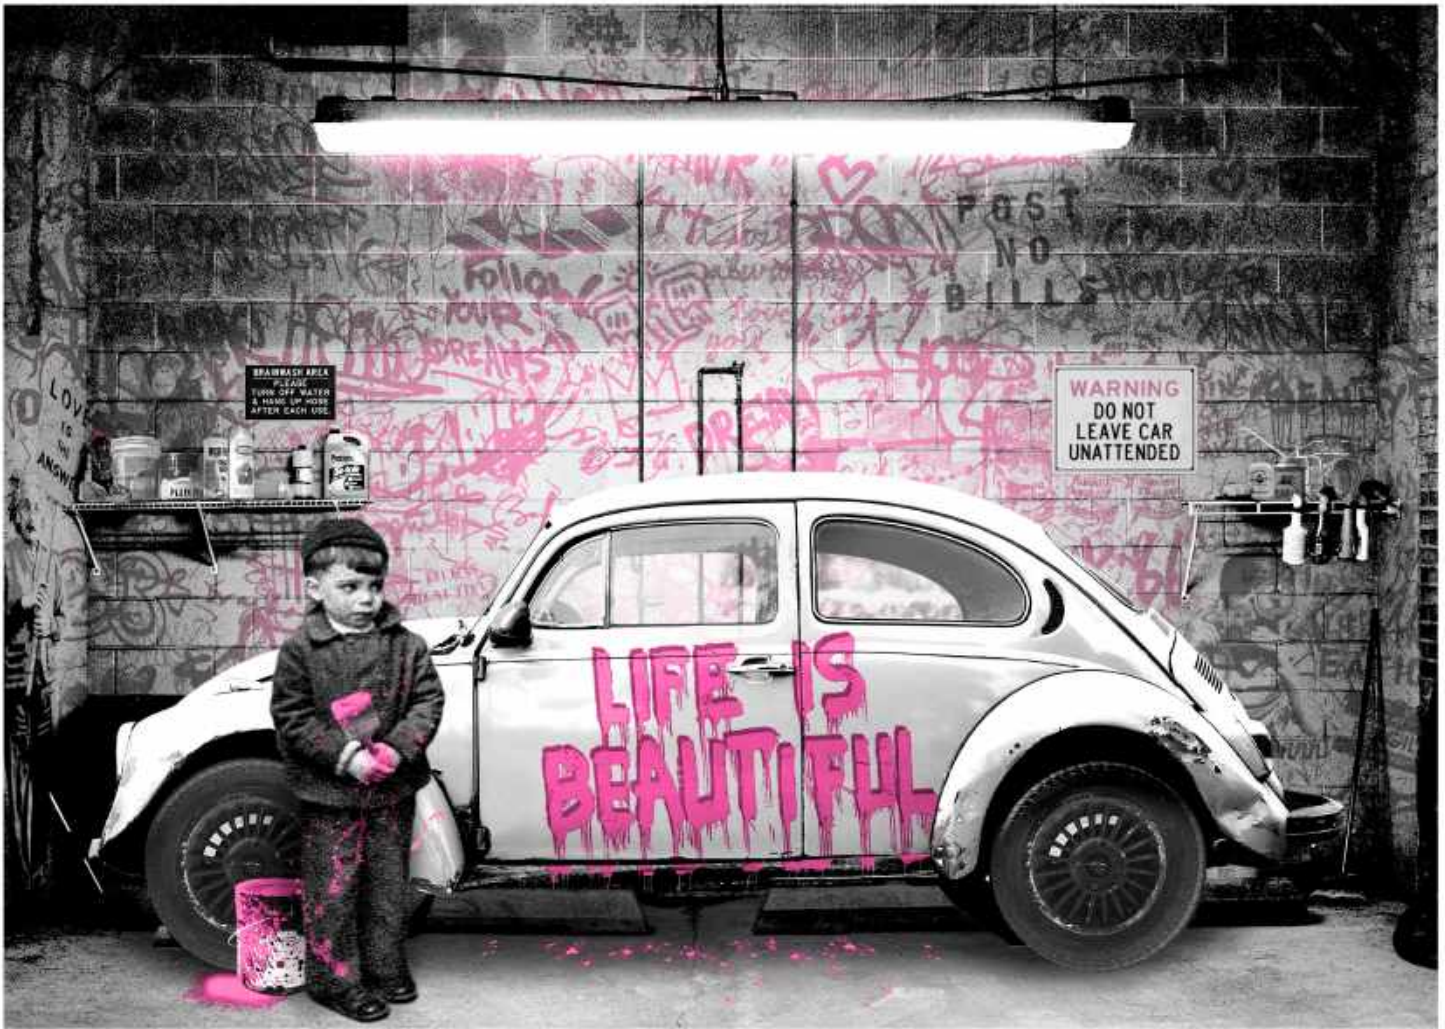

EXCLUSIVE

EDITIONS

New Paint Job - Red
Silkscreen Edition Print on Paper
22 x 30 Inches
Edition of —

New Paint Job - Blue
Silkscreen Edition Print on Paper
22 x 30 Inches
Edition of —

New Paint Job - Pink
Silkscreen Edition Print on Paper
22 x 30 Inches
Edition of —