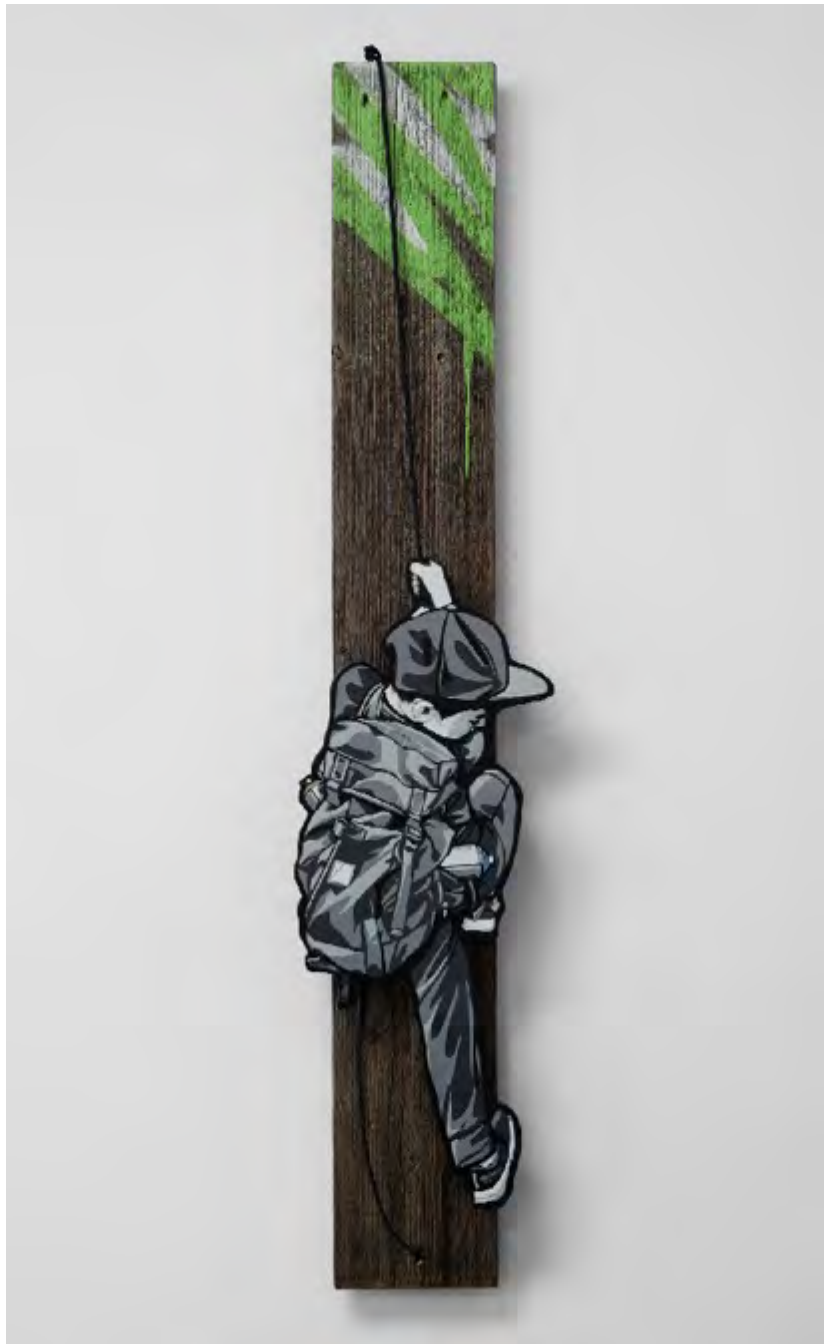

Spray paint, hand scrolled wooden cutout, reclaimed wood assemblage, parachute cord, nails
40 x 8 1/2 x 3 inches
Signed by the artist

ORIGINAL SCULPTURE ON WOOD

JOE IURATO

The Run Down (Green), 2021

Spray paint, hand scrolled wooden cutout, reclaimed wood assemblage, parachute cord, nails
40 x 8 1/2 x 3 inches
Signed by the artist