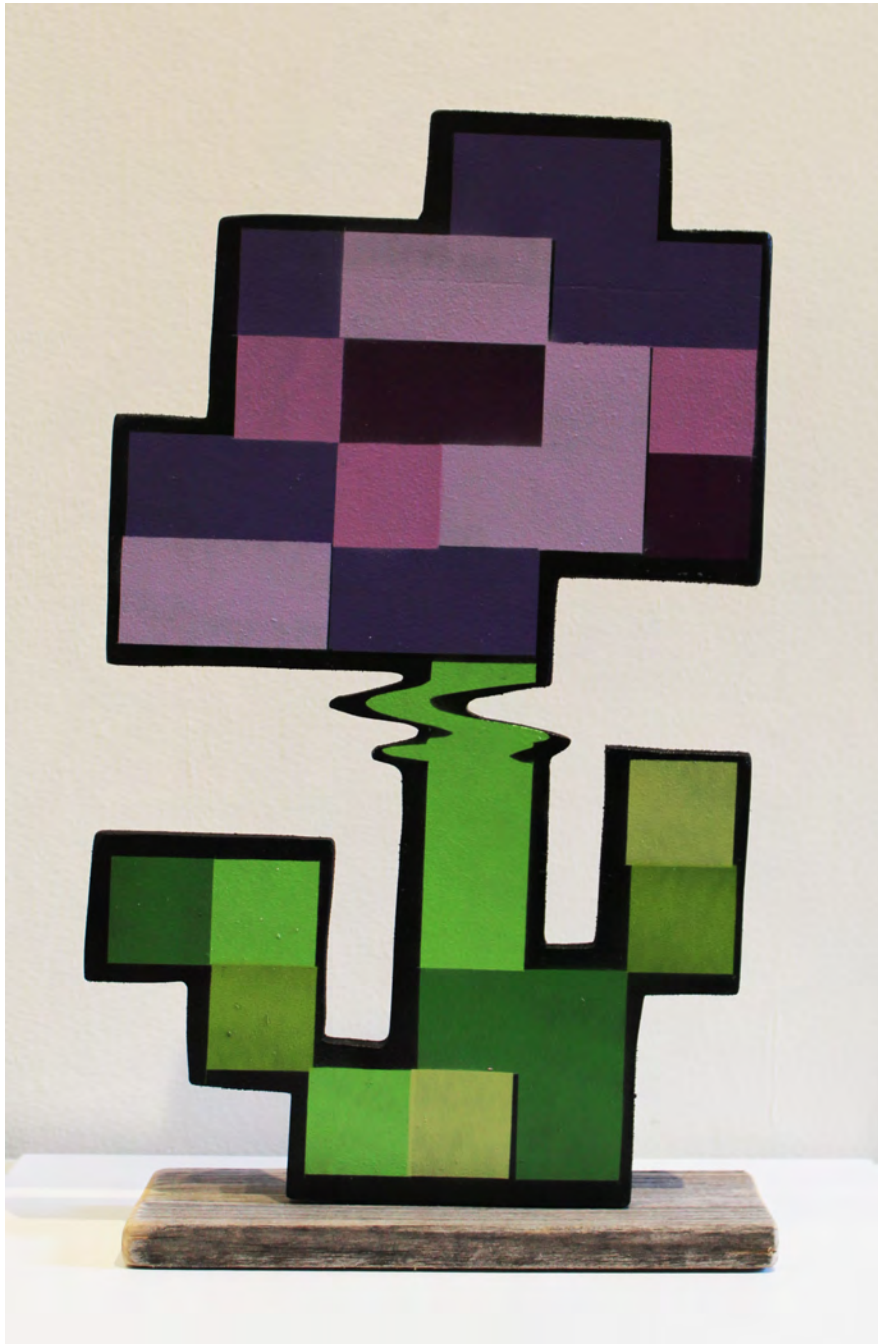

JOE IURATO

Another World Flower (Red), 2021

Spray paint, hand scrolled wooden cutout

16 1/2 x 9 1/2 x 3.5 in. (41.9 x 24.1 x 8.9 cm)

Signed by the artist

ORIGINAL WOOD CUTOUT

JOE IURATO

Another World Flower (Violet), 2021