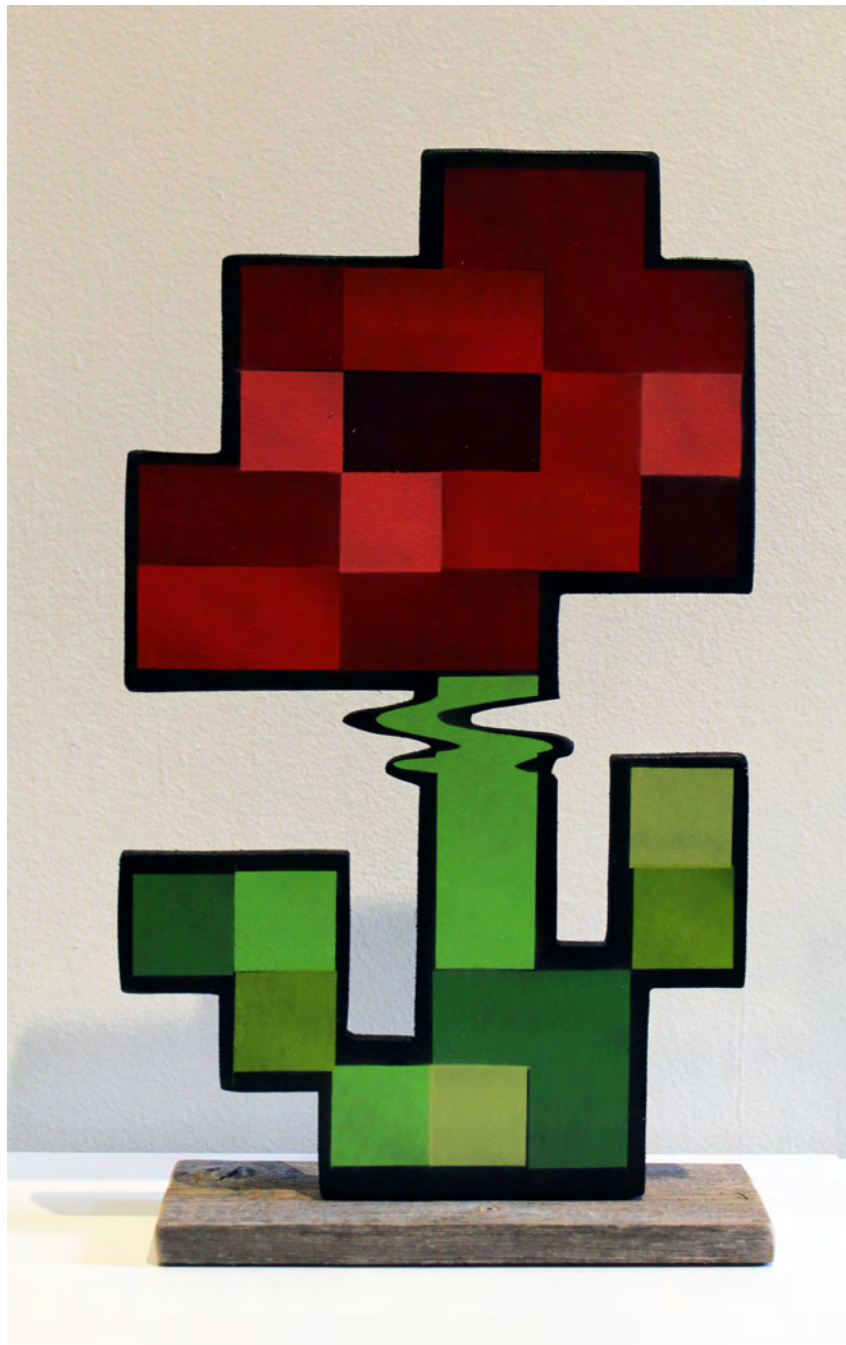

JOE IURATO

Another World Flower (Red), 2021

Spray paint, hand scrolled wooden cutout

16 1/2 x 9 1/2 x 3.5 in. (41.9 x 24.1 x 8.9 cm)

Signed by the artist

ORIGINAL WOOD CUTOUT

JOE IURATO

Another World Flower (Violet), 2021